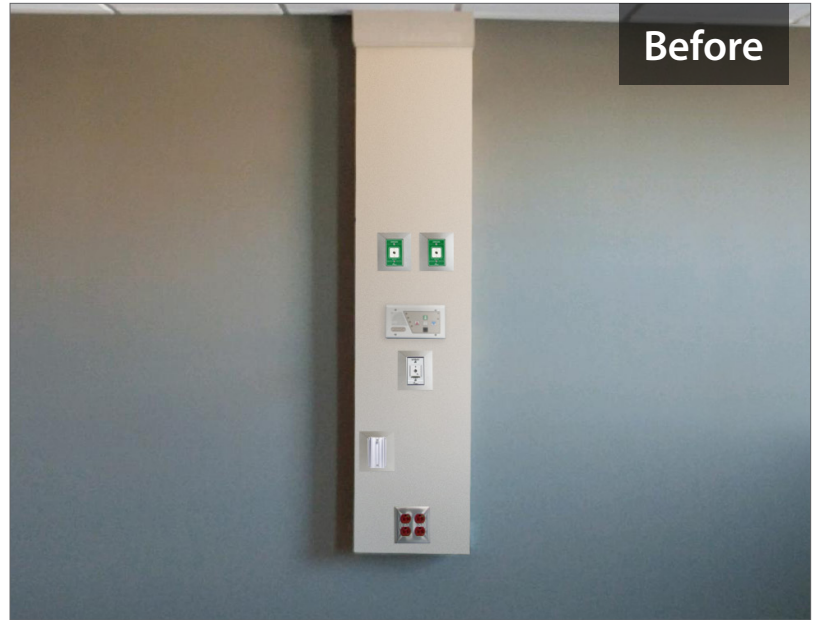

UPGRADE YOUR ROOM AND DESIGN

Increase electrical circuitry and create a home-like environment. Maximize patient and nurse comfort with graphic panels and integrated bedside cabinets.

NuLook for Every Acuity

INCREASE PATIENT AND NURSE SATISFACTION

With NuLook anything is possible; conceal gases behind sliding panels. Installs in any existing condition, increasing your patient and nurse satisfaction, while avoiding the time and cost of a traditional gut and renovation.