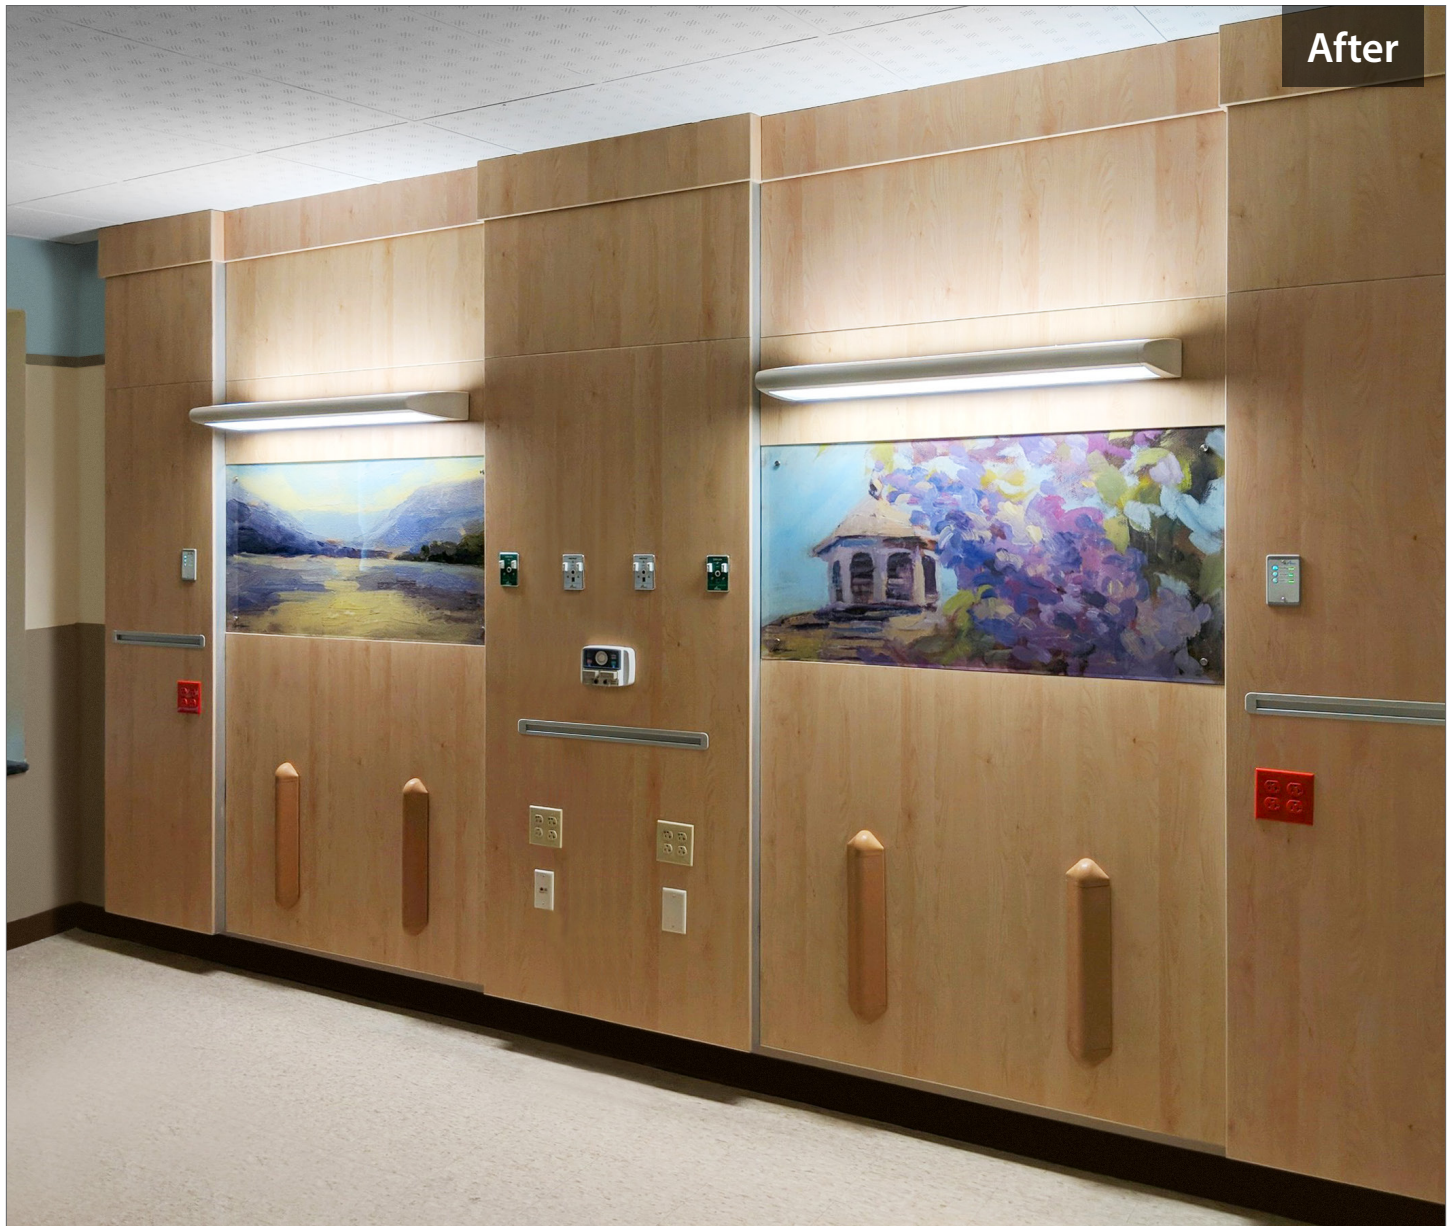

The NuLook frame and adapters are then installed, retrofitting, and relocating your existing outlets.

Attach Panels and Complete Your NuLook Room

The entire process took less than 4 hours!

NuLook for Any Condition

INSTALL OVER EXISTING CONSOLES

Increase your room's functionality by installing over top of existing gas console boxes while recessing the bed location to maximize bed clearance. Integrate recessed equipment rails for better equipment management.

RETROFIT UNSERVICEABLE HEADWALLS

Replace headwalls made by past manufacturers who no longer provide parts or service. NuLook allows you to bring unserviceable headwalls back into operation in live areas, all without construction or recertifying.