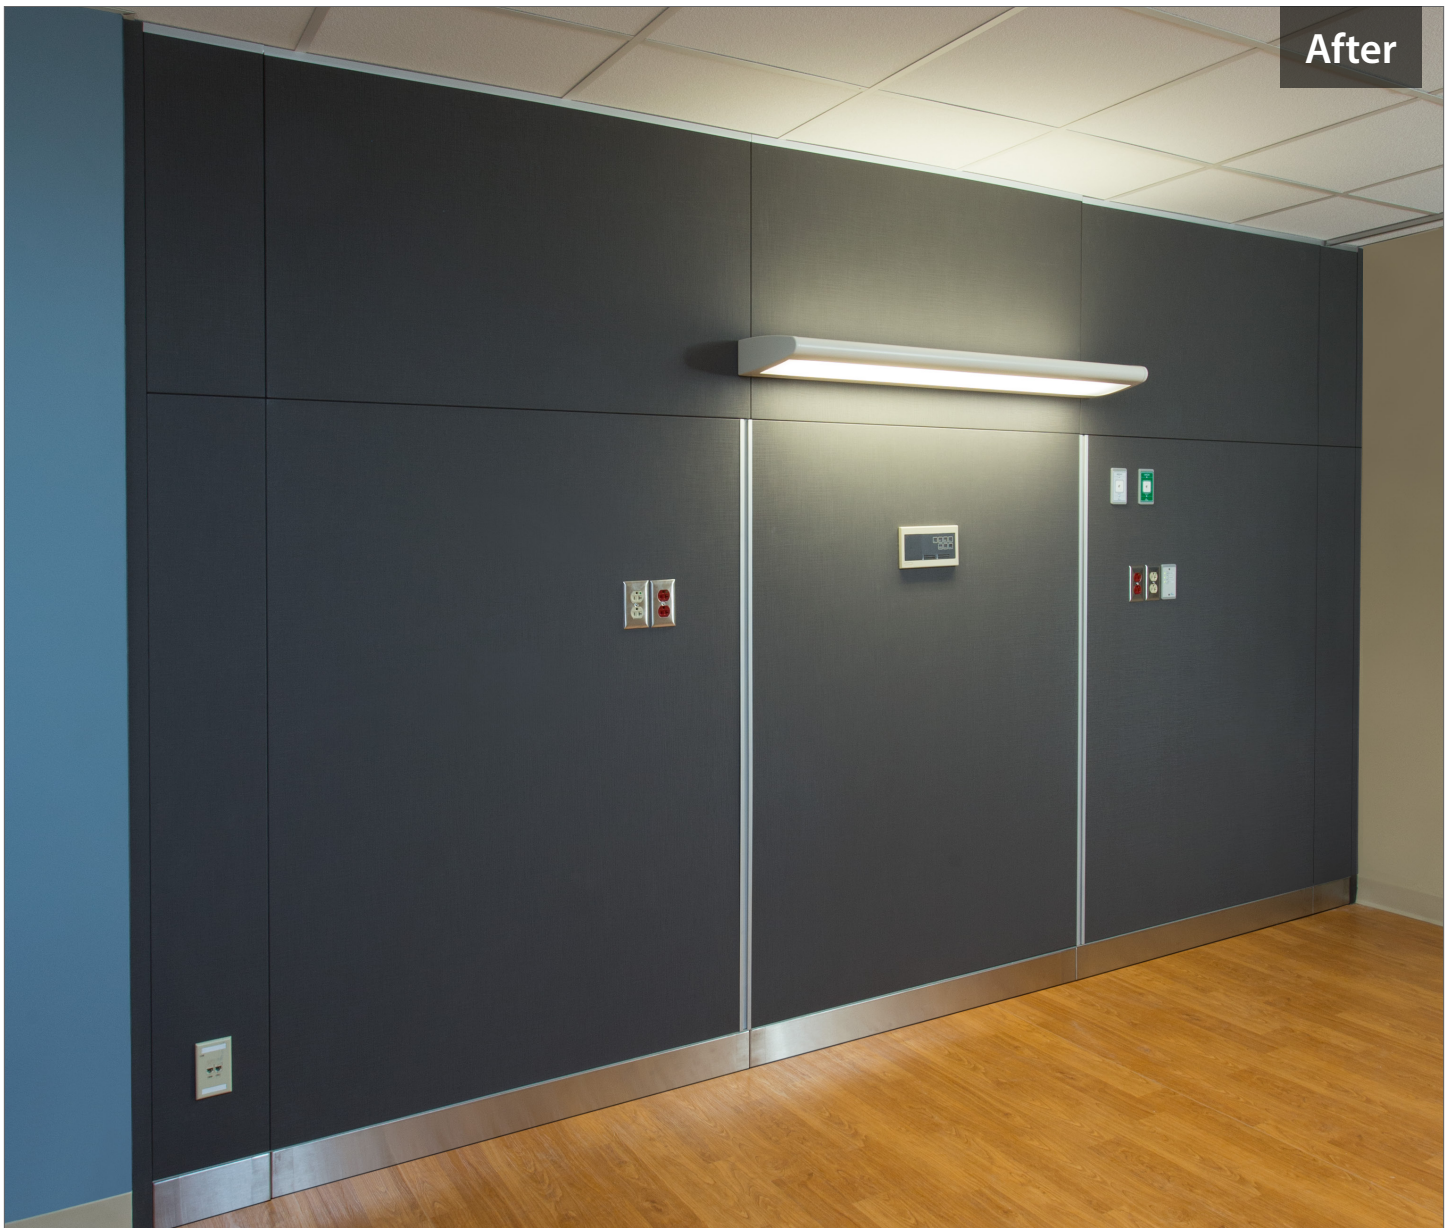

UPGRADE YOUR ROOM AND DESIGN

Increase electrical circuitry and create a home-like environment. Maximize patient and nurse comfort with graphic panels and integrated bedside cabinets.

NuLook for Every Acuity

INCREASE PATIENT AND NURSE SATISFACTION

With NuLook anything is possible; conceal gases behind sliding panels. Installs in any existing condition, increasing your patient and nurse satisfaction, while avoiding the time and cost of a traditional gut and renovation.

CONVERT EXISTING SEMI-PRIVATE ROOMS INTO PRIVATE

The system has been designed to install in any condition. We floor mount our unit when working with pre-existing plaster walls in order to provide greater structural support. NuLook gives you the flexibility to convert your rooms from semi-private into private.