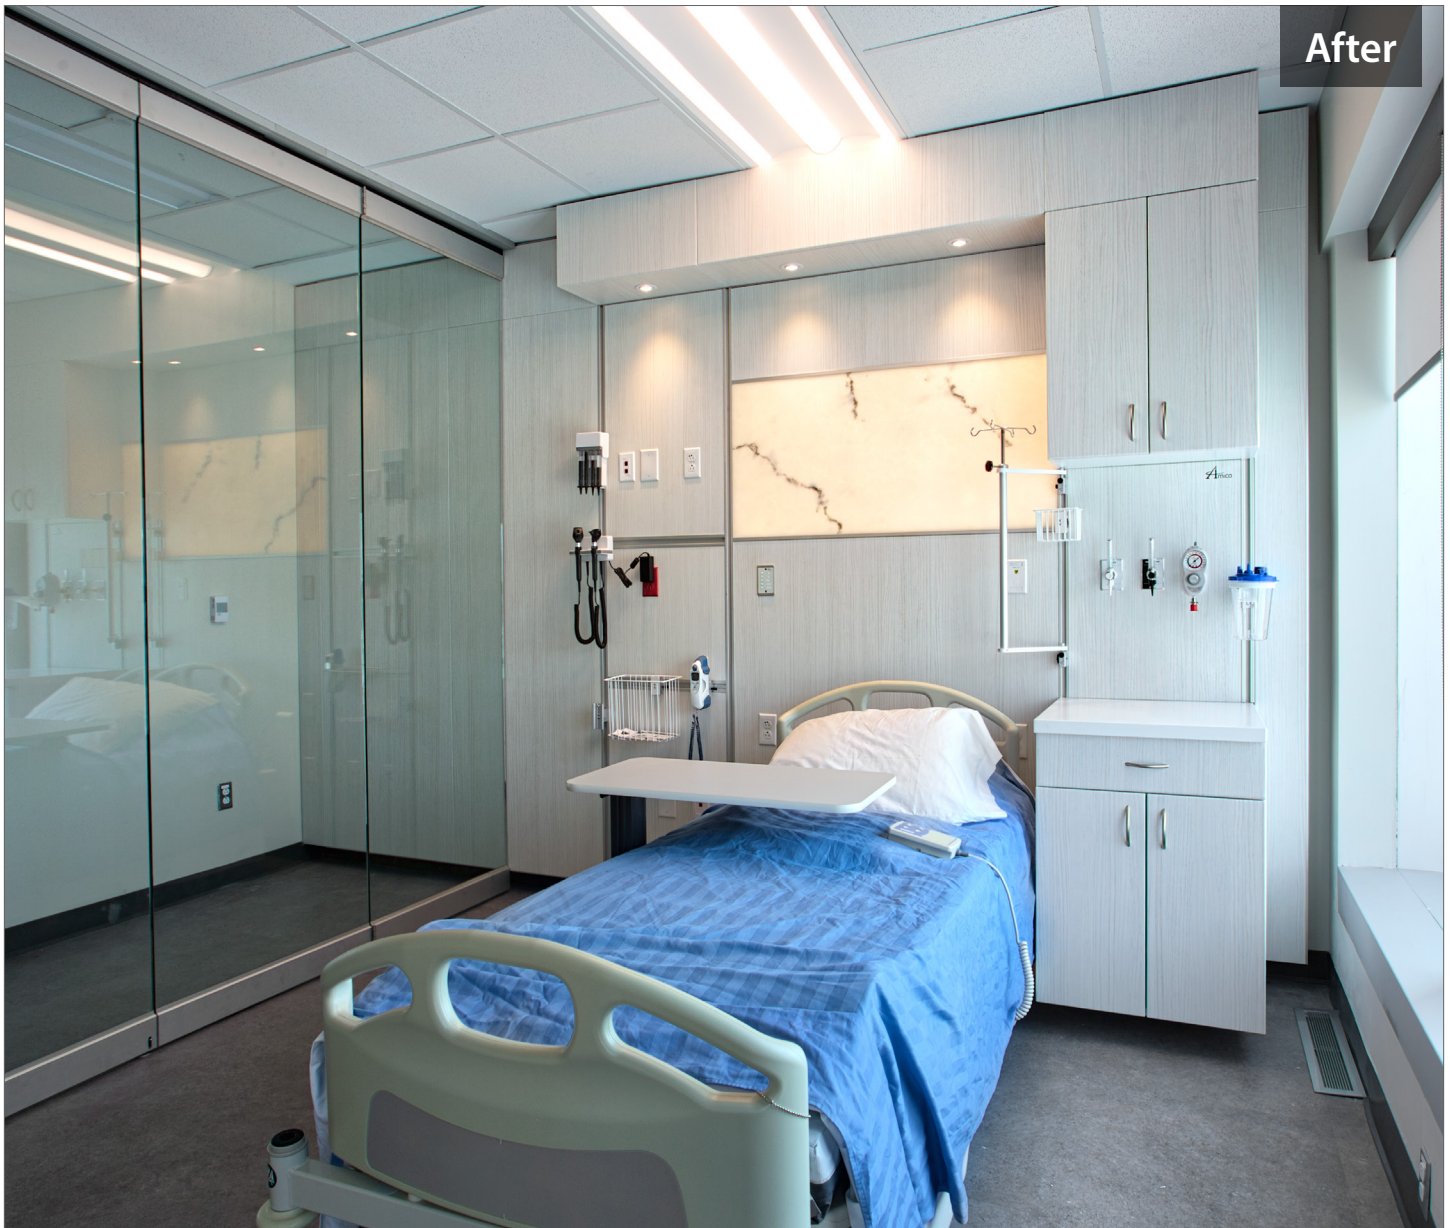

UPGRADE YOUR ROOM AND DESIGN

Increase electrical circuitry and create a home-like environment. Maximize patient and nurse comfort with graphic panels and integrated bedside cabinets.

NuLook for Every Acuity

INCREASE PATIENT AND NURSE SATISFACTION

With NuLook anything is possible; conceal gases behind sliding panels. Installs in any existing condition, increasing your patient and nurse satisfaction, while avoiding the time and cost of a traditional gut and renovation.

CONVERT EXISTING SEMI-PRIVATE ROOMS INTO PRIVATE

The system has been designed to install in any condition. We floor mount our unit when working with pre-existing plaster walls in order to provide greater structural support. NuLook gives you the flexibility to convert your rooms from semi-private into private.

NuLook for Every Budget

UPGRADE WITH LESS DOWNTIME

Improve infection control, usability, and aesthetics in your existing OB suites. NuLook's fully integral design process allows us to achieve your goals without the need to recertify.