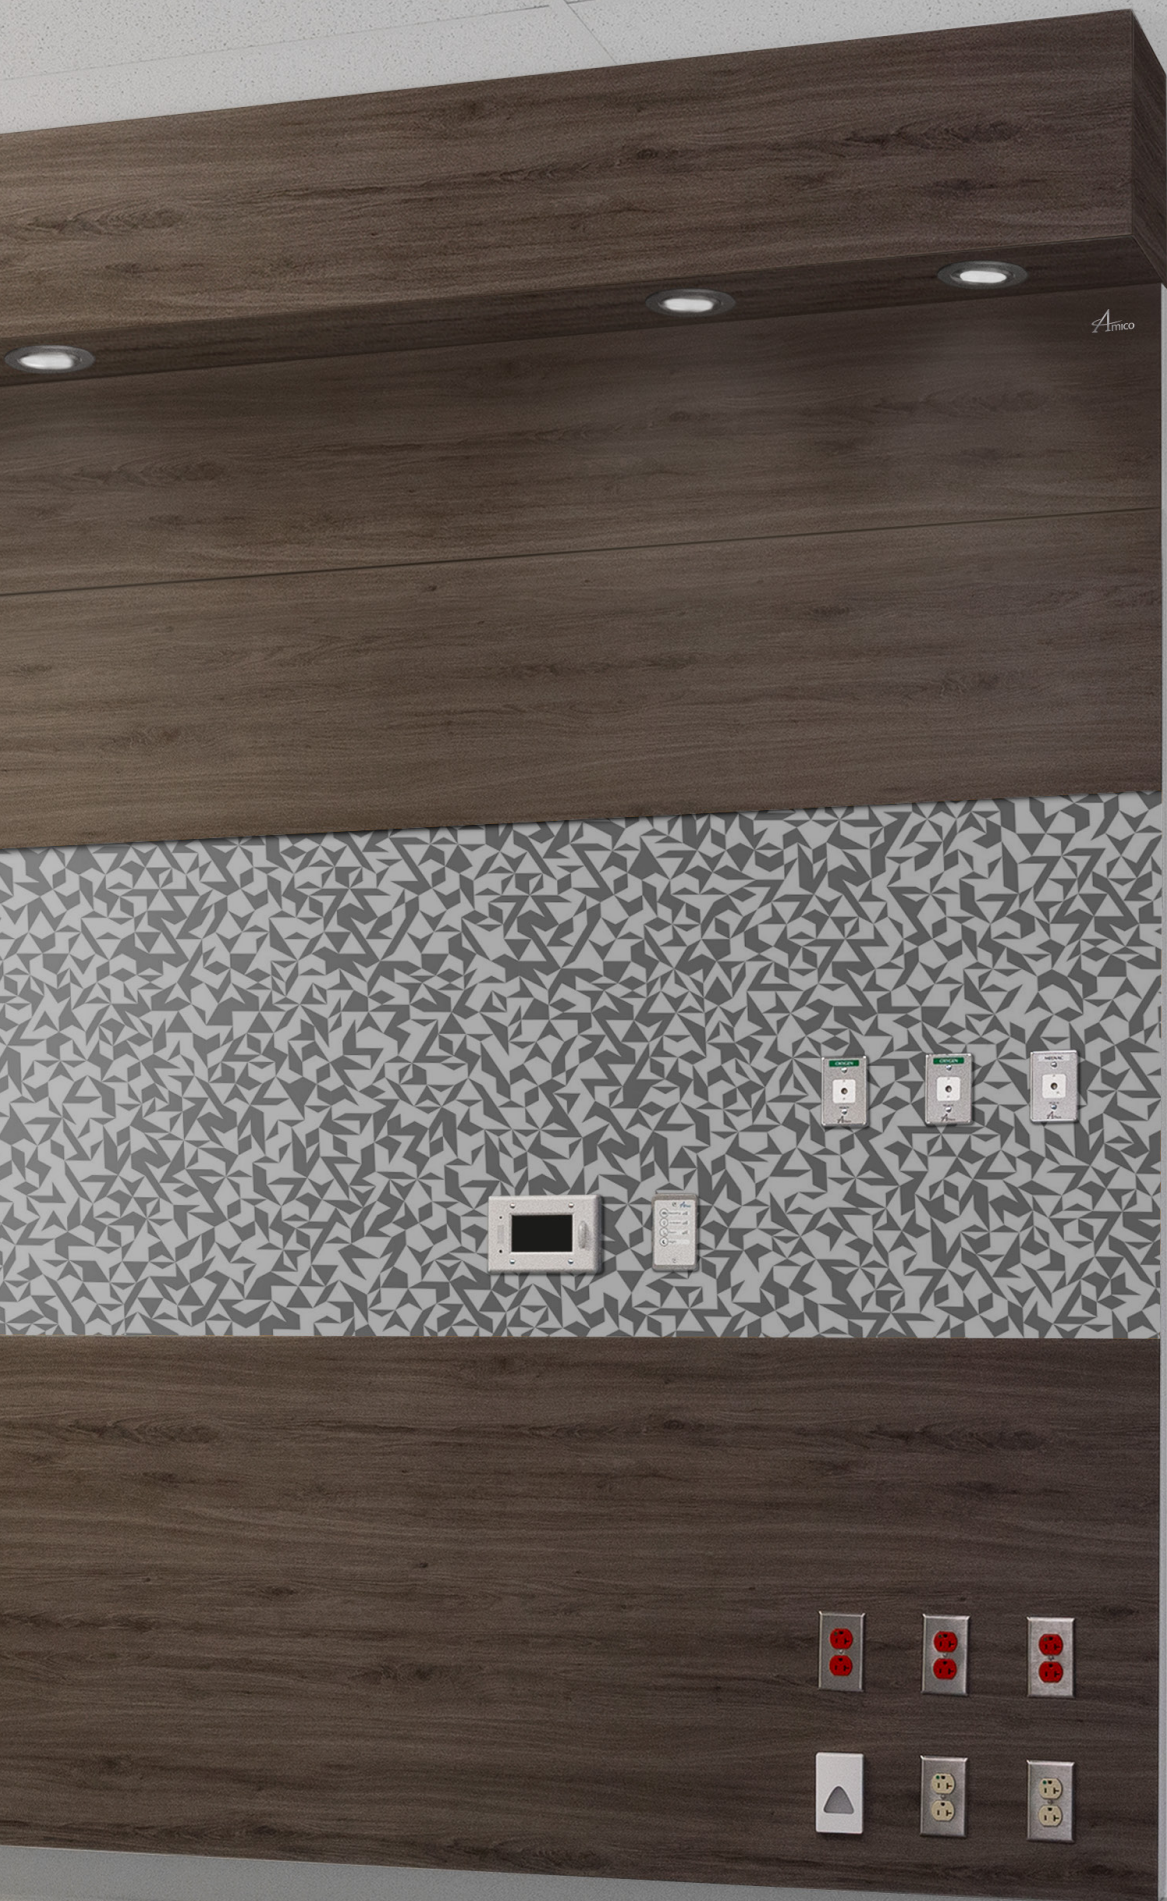

NULOOK
Refresh

Amico

Refresh Your Room

IN UNDER
4 HOURS

Without **Breaking the Wall**
or **Cutting Pipes**

 Call Us for a Demonstration 1.877.462.6426

After

Amico