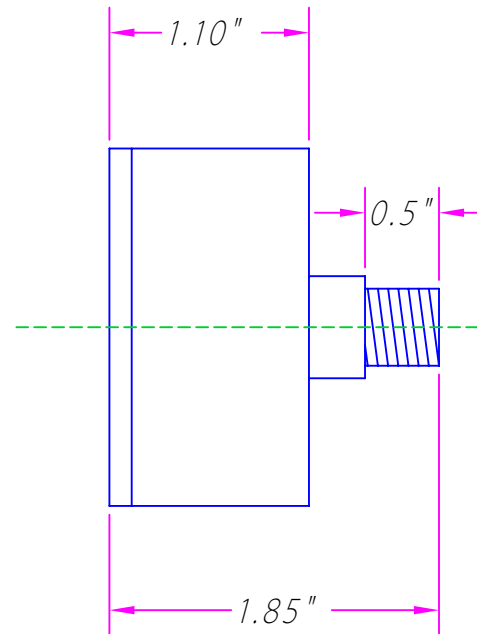

**MODEL NUMBERS:**

Vacuum(0 - 30 "Hg)

Gas(0 - 100 psi)

Nitrogen(0 - 300 psi)

=V-X-GAUGE-VAC

= V-X-GAUGE-100

=V-X-GAUGE-300

## MODEL NUMBERS:

Vacuum(0 - 30" Hg)

Gas(0 - 100 psi)

Nitrogen(0 - 300 psi)

=V-X-GAUGE-VAC

= V-X-GAUGE-100

=V-X-GAUGE-300

85 Fulton Way  
Richmond Hill, Ontario  
L4B 2N4, CANADA  
Tel: (905) 764-0800  
Fax: (905) 764-0862