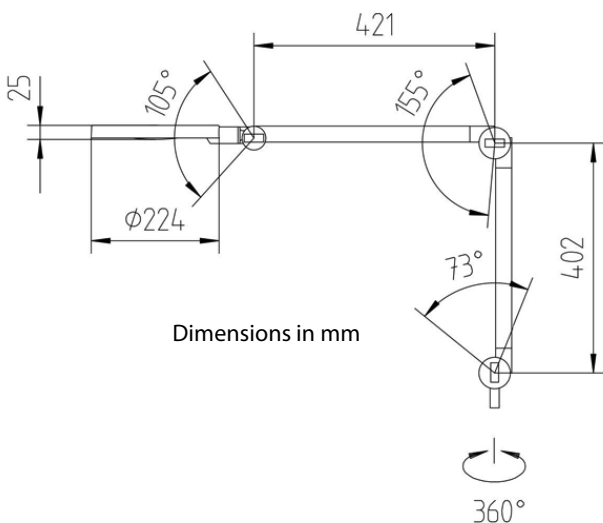

Mains Lead: Approx. 9.8 ft (3 m)

Luminaire Body: Plastic, untreated, Aluminum coloured anodized

Tubular Sections Material: Tubular aluminum section anodized

Surface: Anodized

Weight (NET): Approx. 4.4 lbs (2 kg)

Lens Dimensions: Ø 160 mm (6.3")

Lens Material: PMMA

Lens Diopters: 3.5

Magna Series

Magna 51 LED Magnifier

Ordering Guide:

L-MA51 -

Model Examples:

L-MA51-AB-RH-A	Magna 51, Articulating Arm, Basic, Rail Mount, Horizontal, Amico Rail
L-MA51-AB-WX	Magna 51, Articulating Arm, Basic, Wall Mount
L-MA51-AE-FX	Magna 51, Articulating Arm with Extension, Floor Stand
L-MA51-AE-TX	Magna 51, Articulating Arm with Extension, Table Mount

*NOTE:

North American: 120 V; International: 230 V

Dimensions:

Illuminance:

Distance: 15 cm
Em: 5176 lx
Emax: 7457 lx
Emin: 1784 lx