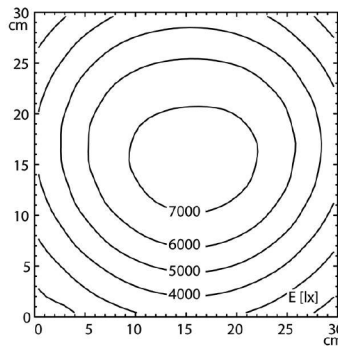

Ordering Information:

Series	Arm Options	Mounting Options	Rail Options
L-MA51	AB Articulating Arm, Basic	RH Rail Mount, Horizontal	A Amico Rail (For Rail Mount Only)
	AE Articulating Arm with Extension	RV Rail Mount, Vertical	F Fairfield Rail (For Rail Mount Only)
		FX Floor Stand	X Not Applicable
		WX Wall Mount	
		TX Table Mount	

*NOTE:

North American: 120 V; International: 230 V

Dimensions:

Illuminance:

Distance: 15 cm
Em: 5176 lx
Emax: 7457 lx
Emin: 1784 lx