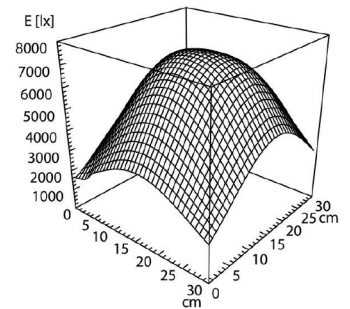

Ordering Information:

Series	Arm Options	Mounting Options	Rail Options
L-MA51	AB Articulating Arm, Basic	RH Rail Mount, Horizontal	A Amico Rail (For Rail Mount Only)
	AE Articulating Arm with Extension	RV Rail Mount, Vertical	F Fairfield Rail (For Rail Mount Only)
		FX Floor Stand	X Not Applicable
		WX Wall Mount	
		TX Table Mount	

*NOTE:

North American: 120 V; International: 230 V

Dimensions:

Illuminance:

Distance: 15 cm
Em: 5176 lx
Emax: 7457 lx
Emin: 1784 lx