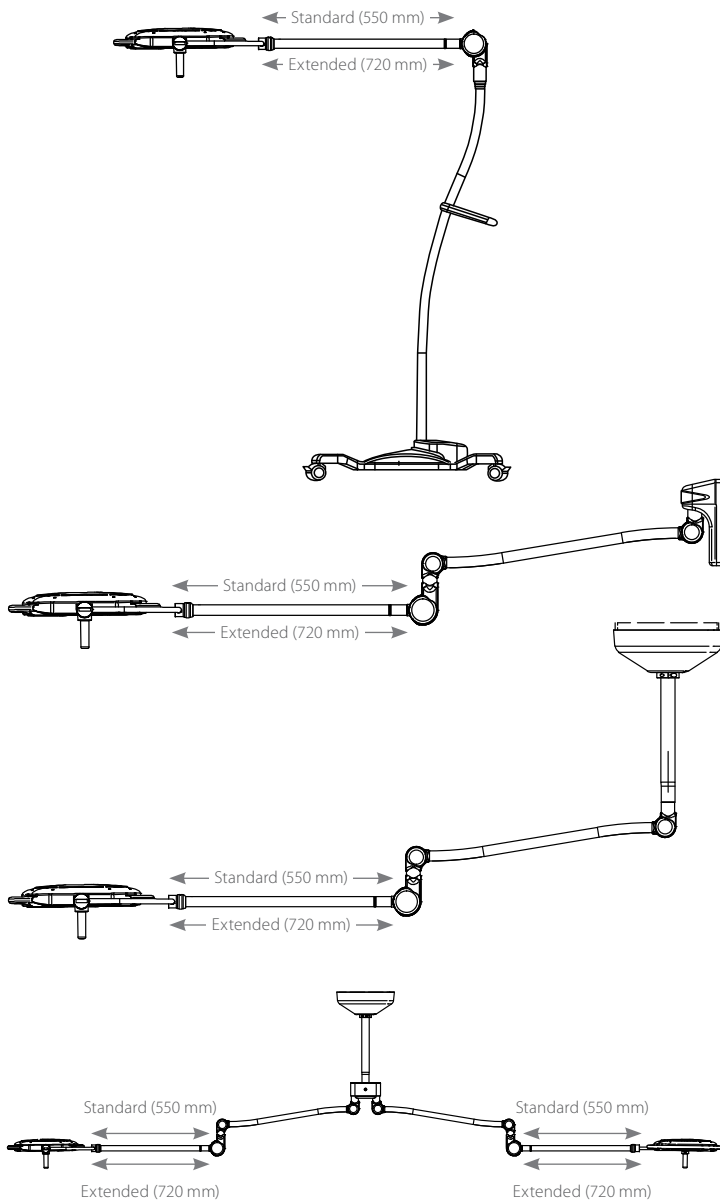

Configurations of the Mira Series LED Lights

Ordering Guide

	CM: Ceiling Mount			ST: Standard (550 mm)
	WM: Wall Mount			EX: Extended (720 mm)
	FS: Floorstand			
L-MLED	-	-	-	
50: 50,000 Lux			SC: Single Mount	
65: 65,000 Lux			DC: Dual Mount	
90: 90,000 Lux			XX: Not Applicable	