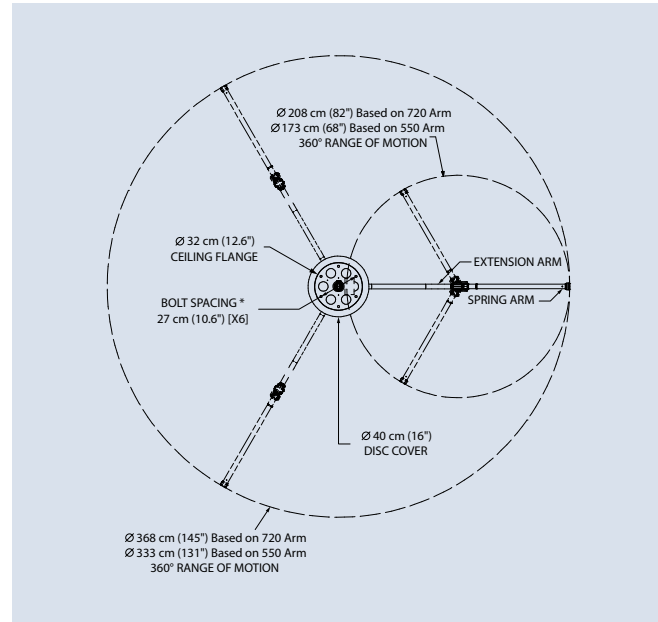

Configurations of the Mira Series LED Lights

Ordering Guide

	CM: Ceiling Mount			ST: Standard (550 mm)
	WM: Wall Mount			EX: Extended (720 mm)
	FS: Floorstand			
L-MLED	-	-	-	
50: 50,000 Lux			SC: Single Mount	
65: 65,000 Lux			DC: Dual Mount	
90: 90,000 Lux			XX: Not Applicable	