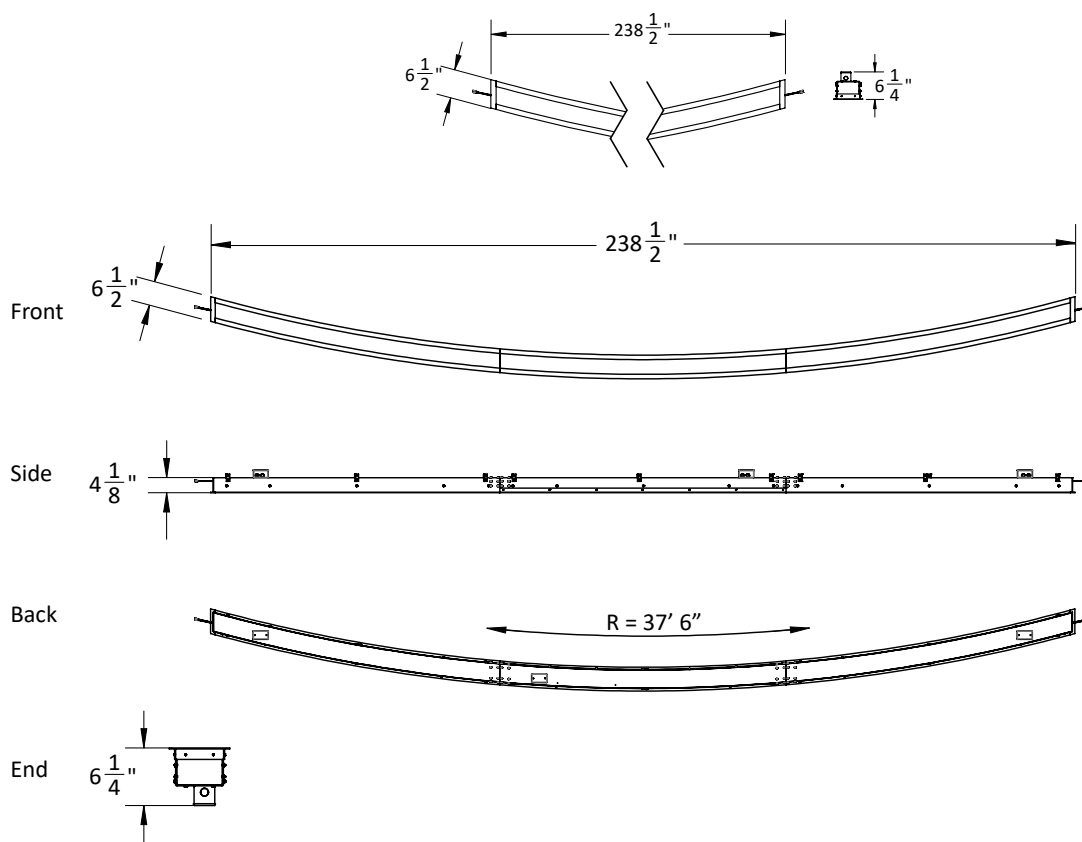

### Performance Summary

- Input Power: 23 watts
- Limited Warranty: 3 years
- Lifetime: Designed to last 50,000 hours
- Dimming: Linear

Mechanical				
	Minimum	Typical	Maximum	Units
Package	-	LED Strip	-	-
Electrical Connection	-	Junction Box	-	-
Dimensions	-	6.75W x 6.375D	-	inches
Fixture Weight	-	21.5	-	lbs per Section

Electrical				
	Minimum	Typical	Maximum	Units
Input Voltage	-	12	-	Vdc
Input Current	-	1.9	-	A
Input Power	-	23	-	W
Heat	-	78	-	BTU/h

Compliance				
	Minimum	Typical	Maximum	Units
IP	25	-	-	Dry Location
Regulatory	-	Listed	-	UL 2108 CSA 22.2#250.0
RoHS	-	Pending	-	2011/65/EU

Ordering Information	
Part Number	Description
1-07-000011	RGB LED Curved Recessed Slot Light

Photometric Data and IES Distribution				
	Minimum	Typical	Maximum	Units
Luminous Intensity (Red)/LED	400	-	-	mcd
Luminous Intensity (Green)/LED	900	-	-	mcd
Luminous Intensity (Blue)/LED	300	-	-	mcd
Wavelength (Red)	-	620	-	nm
Wavelength (Green)	-	520	-	nm
Wavelength (Blue)	-	460	-	nm
Viewing Angle	-	120	-	deg

### Mechanical Dimensions\*†

\* For informational purposes only. Content subject to change.

† Standard dimensions shown, contact factory for custom lengths.