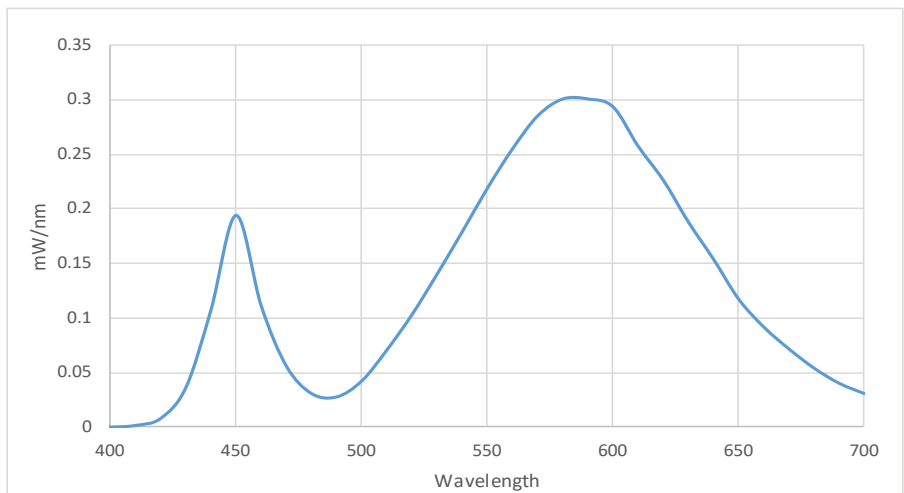

Ordering Information	
Part Number	Description
1-07-000089	White LED Curved Recessed Slot Light

Photometric Data and IES Distribution				
	Minimum	Typical	Maximum	Units
Luminous Flux (per section)	850	-	-	lm
CCT	-	3100	-	k
CRI	72.9	-	-	
Chromaticity (u')	-	0.244	-	
Chromaticity (v')	-	0.519	-	
Efficacy	-	73	-	lm/W

Spectral Data Over Visible Wavelength