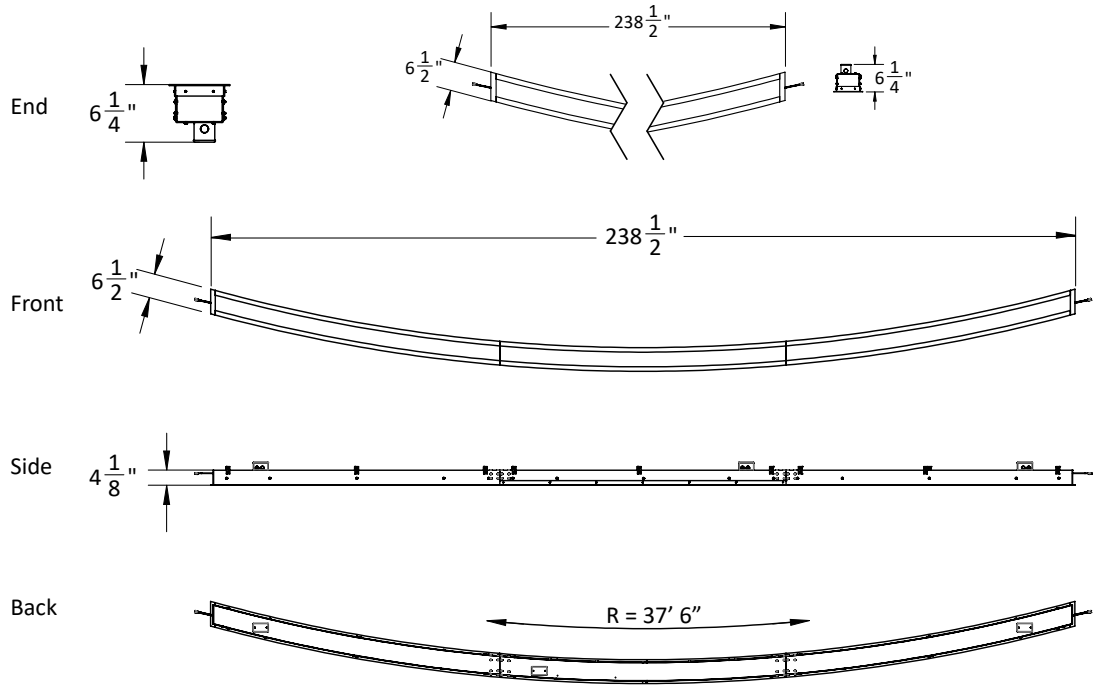

Performance Summary

- Input Power: 23 watts
- Limited Warranty: 3 years
- Lifetime: Designed to last 50,000 hours
- Dimming: Linear

Mechanical				
	Minimum	Typical	Maximum	Units
Package	-	LED Strip	-	-
Electrical Connection	-	Junction Box	-	-
Dimensions	-	6.75W x 6.375D	-	inches
Fixture Weight	-	21.5	-	lbs per Section

Ordering Information	
Part Number	Description
1-07-000089	White LED Curved Recessed Slot Light

Photometric Data and IES Distribution				
	Minimum	Typical	Maximum	Units
Luminous Flux (per section)	850	-	-	lm
CCT	-	3100	-	k
CRI	72.9	-	-	
Chromaticity (u')	-	0.244	-	
Chromaticity (v')	-	0.519	-	
Efficacy	-	73	-	lm/W

Spectral Data Over Visible Wavelength

Mechanical Dimensions*†

* For informational purposes only. Content subject to change.

† Standard dimensions shown, contact factory for custom lengths.