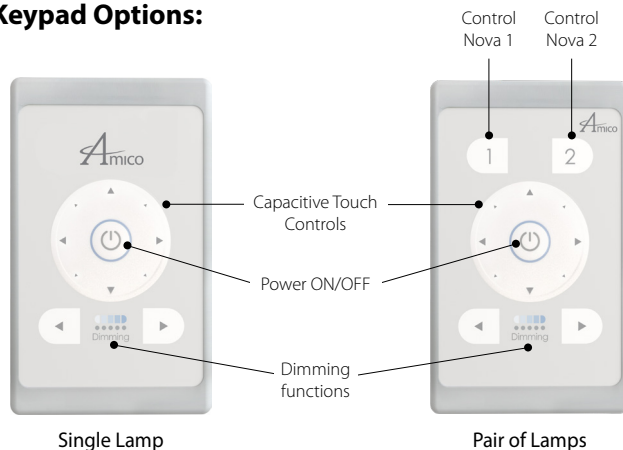

**Features:**

- Hospital grade materials and finishes for easy cleaning and infection control
- Fully recessed installation
- Long lasting LEDs come in various color temperatures
- Low voltage wall control keypad for user safety
- Wall control keypad fits seamlessly into a single gang box
- Small beam diameter suited for use in NICU spaces
- Adjustable direction and light intensity
- 30 degree tilt, 360 degree rotation

**Angle of Illumination:** 30 Degrees

**Ingress Protection:** IP65

**Standard Color Temperature:** 3000K, 3500K, 4000K

**Life of LEDs:** L70 50,000 hours

**Warranty:** Limited five (5) year warranty

**Conforms to:** AAMI STD ES60601-1, IEC STD 60601-1-6, IEC STD 60601-2-41

**Certified to:** CSA STD C22.2 No.60601-1

**Nova Motorized LED Exam Light:**

**Keypad Options:**

**Ordering Guide:**

**For Example: L-NVA-S-120-LED30-2-N**

Nova Series, Single Light, 120 Volts, 3000 Kelvin, 2 Keypads, NICU