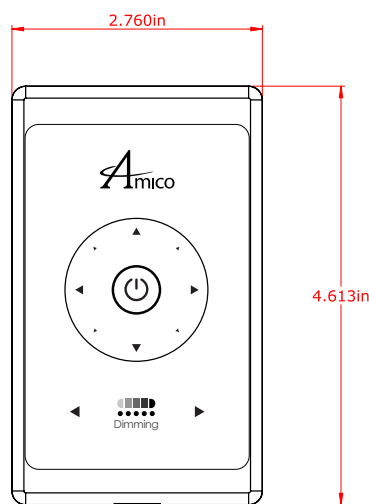

**Specifications:**

**Voltage:** 120 & 277 Volts

**Standard Wattage:** 65 W

**Standard Light Output\*:**

- 30,000 LUX
  - Ceiling Height: 9'6"
  - Work Plane: 3'6"
- \*refer to Ceiling Chart on page 2

**Color Quality:** 95+ CRI

**Certified to:** CSA STD C22.2 No.60601-1

**Nova Motorized LED Exam Light:**

**Keypad Options:**

**Ordering Guide:**

**For Example: L-NVA-S-120-LED30-2-N**

Nova Series, Single Light, 120 Volts, 3000 Kelvin, 2 Keypads, NICU

**NOTE:**

\*Please specify if you would like more than one keypad for different locations within the room.

**Dimensions:**

**NOTE:**

Keypad is the size of a standard switch plate and fits into a single gang box.

**Ceiling Chart:**

Ceiling Height	Light Output in LUX at Nadir	Light Output in LUX at Extreme Position	Max Setback
9'6"	30,000	24,000	2'10"

**NOTE:**

Contact factory for other ceiling heights.