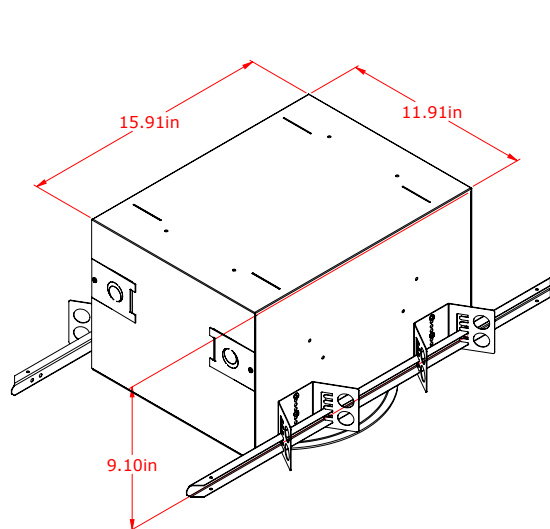

**Specifications:**

**Voltage:** 120 & 277 Volts

**Standard Wattage:** 65 W

**Standard Light Output\*:**

- 30,000 LUX
  - Ceiling Height: 9'6"
  - Work Plane: 3'6"
- \*refer to Ceiling Chart on page 2

**Color Quality:** 95+ CRI

**NOTE:**

\*Please specify if you would like more than one keypad for different locations within the room.

**Dimensions:**

**NOTE:**

Keypad is the size of a standard switch plate and fits into a single gang box.