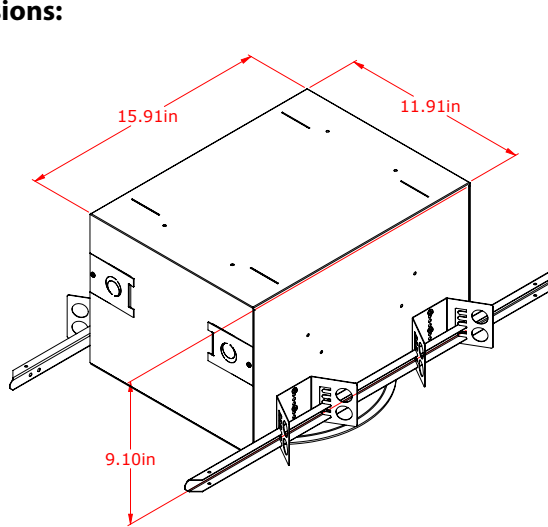

Specifications:

Voltage: 120 & 277 Volts

Standard Wattage: 65W

Standard Light Output*:

- 55,000 LUX
- Ceiling Height: 9'6"
- Work Plane: 3'6"

**refer to Ceiling Chart on page 2*

Color Quality: 95+ CRI

Angle of Illumination: 30 Degrees

***NOTE:**

A single or pair of Nova lights can be controlled by a single keypad. Please specify if you would like more than one keypad for different locations within the room.

Dimensions:

NOTE:
Keypad is the size of a standard switch plate and fits into a single gang box.