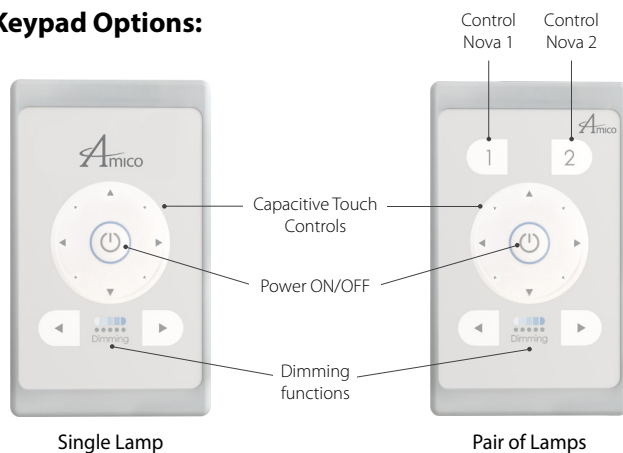

Description:

The Amico Solar Series Nova Motorized LED Exam Light is a fully recessed exam light that can be used in various settings throughout the hospital environment. Precisely positioned LEDs and 360 degrees rotation allow for increased illumination and superior shadow control for more targeted examinations. Available in either single or dual configurations, The Nova offers a convenient alternative to ceiling mounted exam lights and can easily be controlled by a single keypad.

Nova Motorized LED Exam Light:

Keypad Options:

Features:

- Hospital grade materials and finishes for easy cleaning and infection control
- Fully recessed installation
- Long lasting LEDs come in various color temperatures
- Available in single or dual configurations
- Low voltage wall control keypad for user safety
- Wall control keypad fits seamlessly into a single gang box
- Conveniently control up to two Nova exam lights on one keypad

Specifications:

Voltage: 120 & 277 Volts

Standard Wattage: 65W

Standard Light Output*:

- 55,000 LUX
- Ceiling Height: 9'6"
- Work Plane: 3'6"

**refer to Ceiling Chart on page 2*

Color Quality: 95+ CRI

Angle of Illumination: 30 Degrees

***NOTE:**

A single or pair of Nova lights can be controlled by a single keypad. Please specify if you would like more than one keypad for different locations within the room.

Dimensions:

NOTE:
Keypad is the size of a standard switch plate and fits into a single gang box.