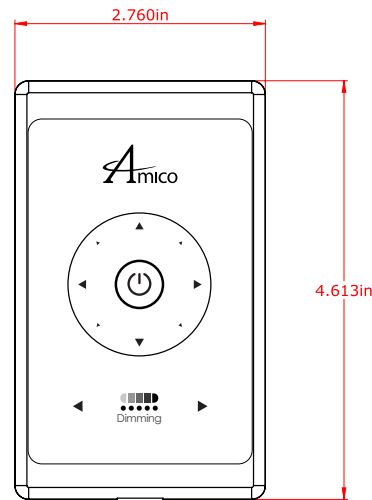

Specifications:

Voltage: 120 & 277 Volts

Standard Wattage: 65W

Standard Light Output*:

- 55,000 LUX
- Ceiling Height: 9'6"
- Work Plane: 3'6"

**refer to Ceiling Chart on page 2*

Color Quality: 95+ CRI

Angle of Illumination: 30 Degrees

Certified to: CSA STD C22.2 No.60601-1

Ordering Guide:

For Example: L-NVA-P-120-LED30-2-00

Nova Series, Pair of Lights, 120 Volts, 3000 Kelvin, 2 Keypads, No Options

Ordering Information:

Series	Quantity of Lights		Voltage		Color Temperature		Keypad Quantity*		Options
L-NVA	S	Single	120	120 V	LED30	3000K	1	1 Keypad	00 No Options
	P	Pair	277	277 V	LED35	3500K	2	2 Keypads	
					LED40	4000K			

***NOTE:**

A single or pair of Nova lights can be controlled by a single keypad. Please specify if you would like more than one keypad for different locations within the room.

Dimensions:

NOTE:
Keypad is the size of a standard switch plate and fits into a single gang box.

Ceiling Chart:

Ceiling Height	Light Output in LUX at Nadir	Light Output at Extreme Position	Max Setback
10'	52,200	28,542	3'9"
9'6"	56,800	31,624	3'6"
9'	61,500	36,180	3'2"
8'6"	65,900	38,860	2'11"
8'	70,300	42,880	2'7"