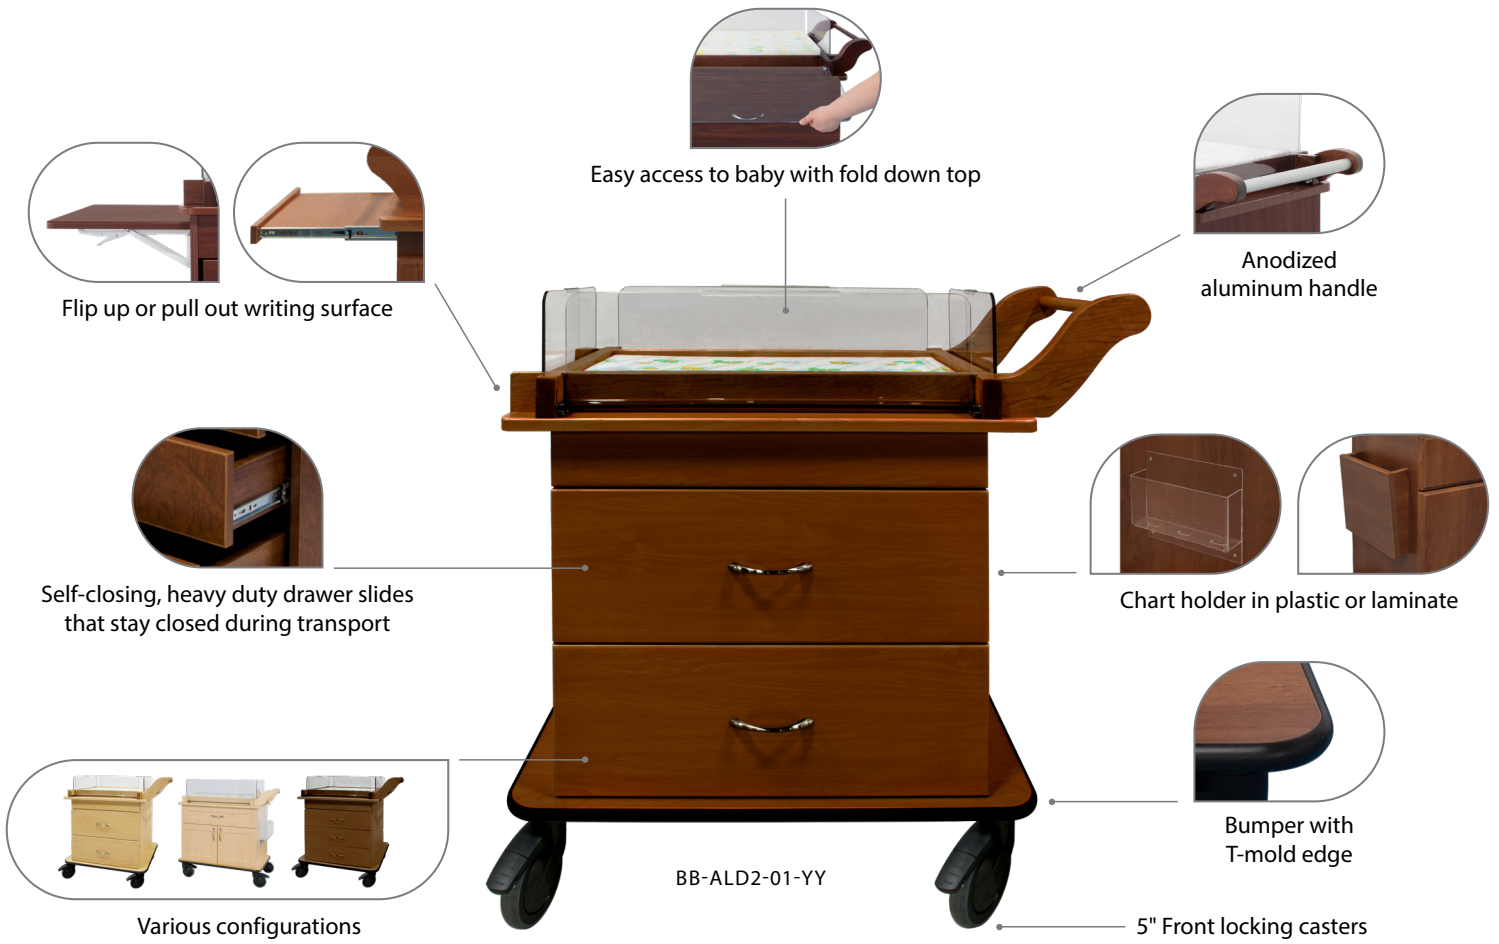

Baby Bassinet

Ava Series