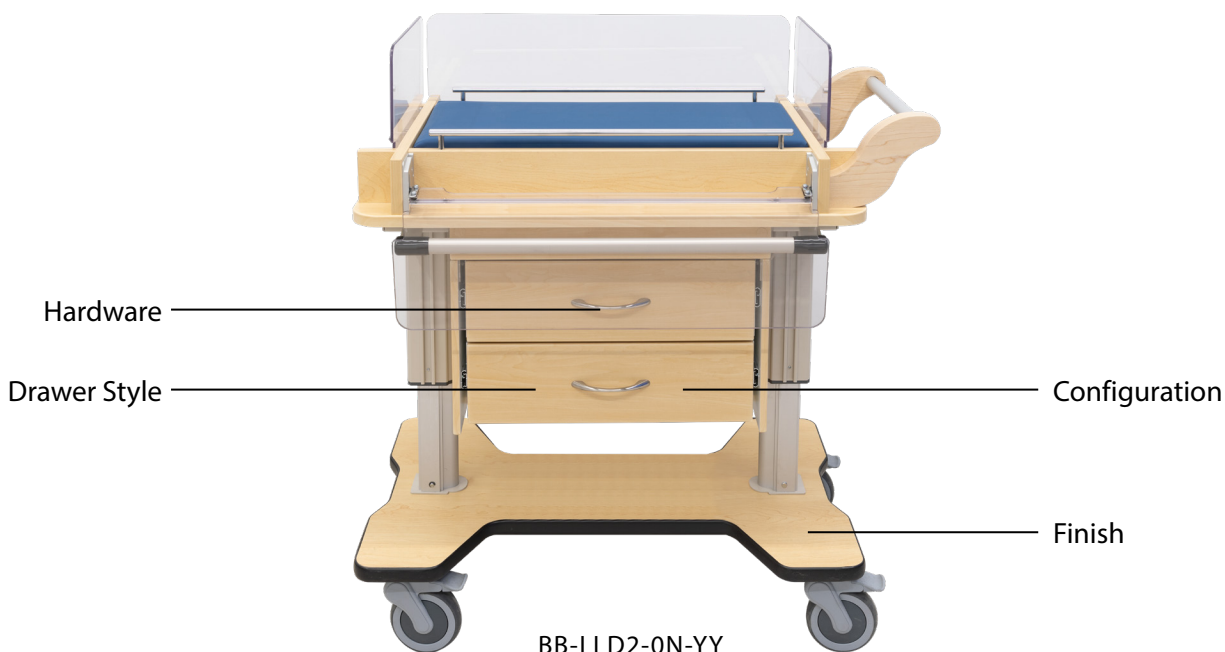

Lily Series (Drop Side)

Baby Bassinets - Height Adjustable

Ordering Guide

When ordering this product, please specify the following information:

Material	Configuration	Drawer Style	Hardware	Finish Code	Options
T Thermofoil	D2 Two Drawers	0 Flat	1 Modern Stainless Steel	YY Standard Finish	C Chart Holder
	H1 One Hanging Drawer		2 Stainless Steel Knob	XX Custom Finish	P Pull Out Table
	H2 Two Hanging Drawers		3 Brushed Nickel		P1 One Pass Through Drawer*
	DX Custom		4 Modern Brass		P2 Two Pass Through Drawers*
			5 Brass Knob		
			X Custom		
			N No Hardware/Cut-out		

Optional Accessories**

Mattress

Basket (10" x 6" x 9") with Rail Adapter

*Available with full cabinet configuration only.

**Accessories sold separately.