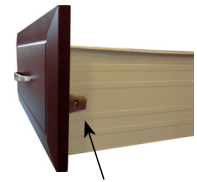

BC-ODD-1BT-2GCP

BC-OD3-1BA-4CHM

BC-LDD-0B-C1MC-L

BC-LDO-0B-G1HM-L

Lucas Series

- Anodized aluminum legs for durability
- Laminate or thermofoil tops and drawer fronts
- Casters (exposed) or self-levelling glides
- Different drawer configurations
- Seamless spillguard top available

Customize Your Bedside Cabinets

Drawer Configurations

3 DRAWERS

DRAWER/DOOR

DRAWER/OPEN

Features and Options

Steel Side Drawer Construction

Vented Back

Casters
(2 locking, 2 unlocking)

Seamless Spillguard Top

Field Replaceable Drawer and Door Fronts

Drawer/Door Fronts

Flat

Bevelled*

Convex*

Shaker*