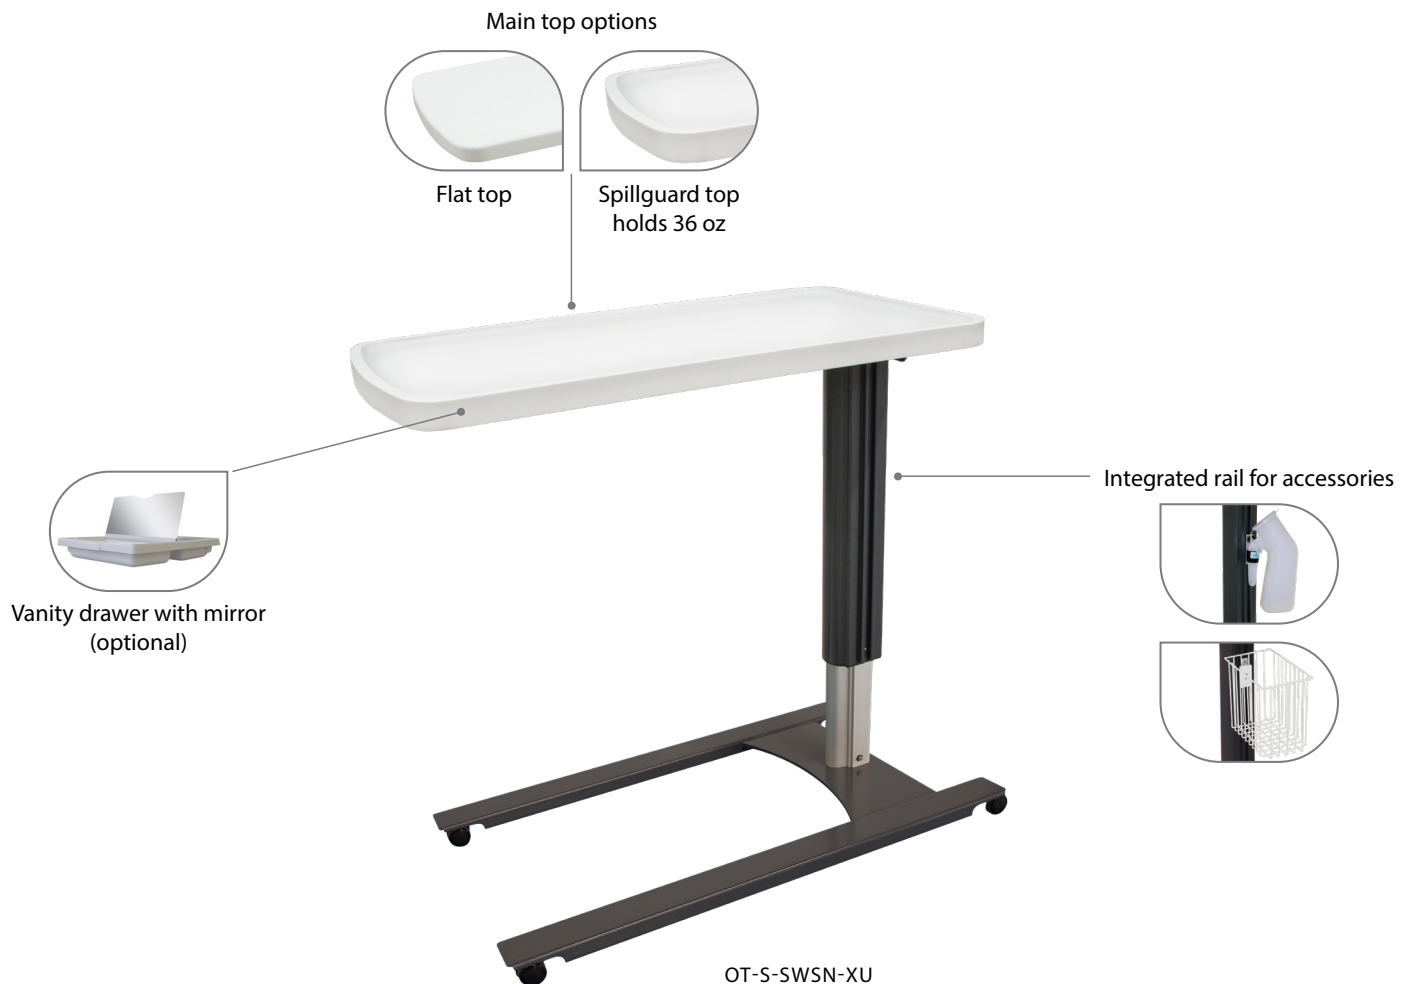

# NEW Solid Surface Overbed Table

## INFECTION CONTROL MADE EASY

Our **NEW Solid Surface Overbed Table** is made with durable solid surface material and has infection control features

- Nonporous
- Stain resistant
- Seamless
- Easy to clean
- Heat resistant
- Easy to maintain