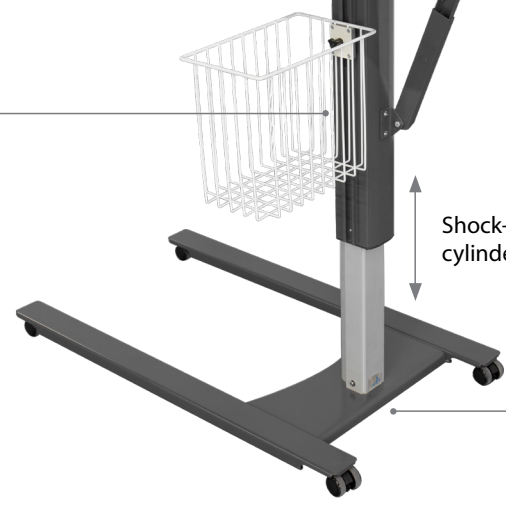

Overbed Tables

Various top styles available

Spillguard top holds up to 36 oz

Vanity drawer with mirror

Seamless cup holders

Easy, one-hand activated secondary surface

Integrated accessory rail (urinal hook also available)

Shock-absorbent gas spring cylinder for easy height adjustment

OT-F-TYYS-XU

Various base styles available

Lowest base on the market
Exposed steel; no plastic cover allows for easy cleaning

Configuration Examples

Single Top

OT-S-TYVV-XU

Dual Top

OT-F-TYYS-XU

Specialty

JELLYBEAN SHAPE

TABLET MOUNT

OT-S-TYVN-XC

**Custom dimensions are available, please contact us for details.

	U Base	H Base	C Base
Overall Length	32.5"	34.38"	30.75"
Overall Width	19"	18.25"	21.25"
Internal Width (between the legs)	14"	29.38"	25"
Overall Height from the Floor	Approx. 1.9"	Approx. 1.9"	Approx. 1.9"