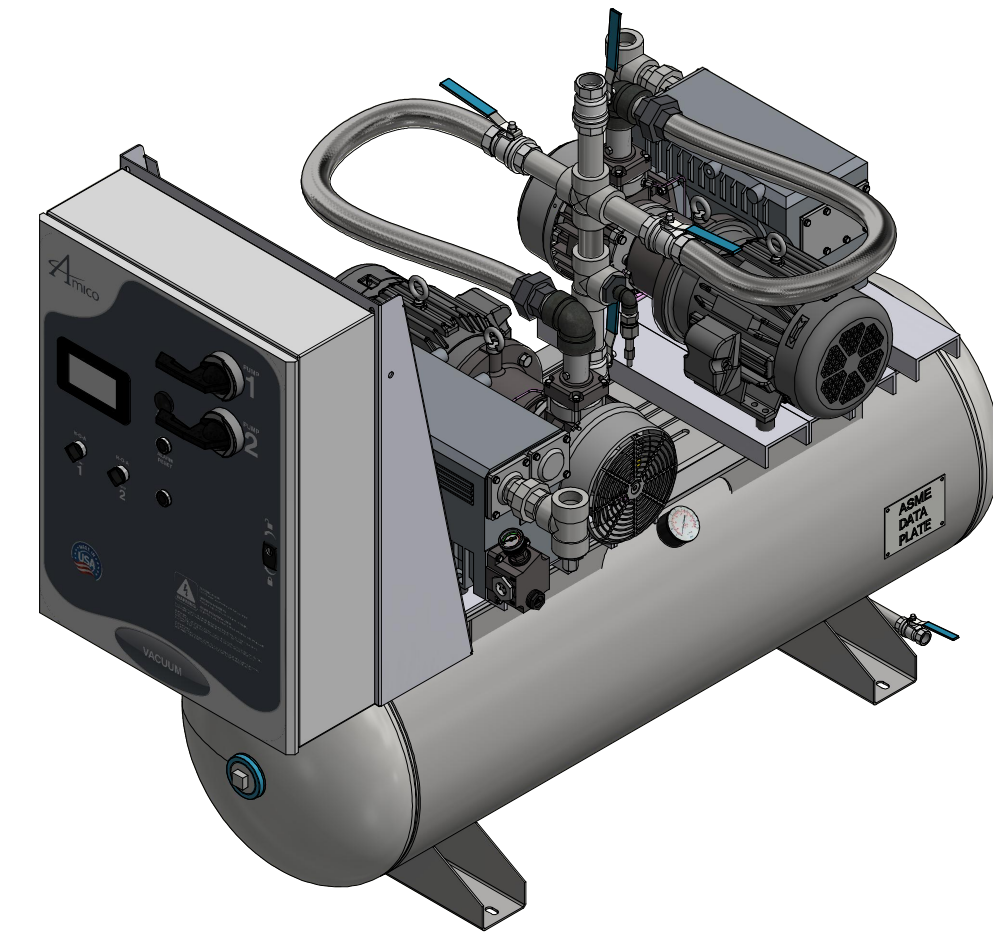

ROTARY VANE - LUBRICATED DUPLEX TANK MOUNTED VACUUM SYSTEM (1.0 HP - 10.0 HP)

DIMENSIONS SUBJECT TO CHANGE WITHOUT NOTICE

MODEL	HP (kW)	A INLET NPT	B OUTLET NPT	TANK SIZE GALLON (LITRE)	PUMP SCFM @ 19" HG (LPM)		NFPA SYSTEM CAPACITIES WITH ONE COMPRESSOR ON STANDBY @ 19" HG (LPM)		WEIGHT IN LBS (KG)	SQ. FT. REQUIRED (M ²)	SYSTEM FLA (WITH ALL PUMPS RUNNING)				SYSTEM BTU/HR	SOUND LEVEL dB (A)	W (M)	L (M)	H (M)
					50 Hz Motor	60 Hz Motor	50 Hz Motor	60 Hz Motor			208V	230V	380V**	460V					
V-RVL-D-080P-TH-N-010*	1 (0.75)	0.75	0.75	80 (303)	4.0 (113)	4.8 (136)	4.0 (113)	4.8 (136)	551 (250)	14.1 (1.32)	11	11	6	6	2,544	66	27 (0.69)	75 (1.91)	60 (1.52)
V-RVL-D-080P-TH-N-015*	1.5 (1.12)	1.25	1.25	80 (303)	5.8 (164)	7.0 (198)	5.8 (164)	7.0 (198)	725 (329)	18.2 (1.69)	13	13	7	6	3,817	63	38 (0.97)	75 (1.91)	60 (1.52)
V-RVL-D-080P-TH-N-020*	2 (1.49)	1.25	1.25	80 (303)	9.2 (261)	11.0 (311)	9.2 (261)	11.0 (311)	753 (342)	18.2 (1.69)	15	15	8	7	5,089	66	38 (0.97)	75 (1.91)	60 (1.52)
V-RVL-D-080P-TH-N-030	3 (2.24)	1.25	1.25	80 (303)	14.2 (402)	17.0 (481)	14.2 (402)	17.0 (481)	907 (411)	20.8 (1.93)	21	20	11	11	7,633	66	40 (1.02)	78 (1.98)	60 (1.52)
V-RVL-D-120P-TH-N-050*	5 (3.73)	1.25	1.25	120 (454)	21.7 (614)	26.0 (736)	21.7 (614)	26.0 (736)	1078 (489)	23.9 (2.22)	32	30	16	15	12,722	68	44 (1.12)	80 (2.03)	64 (1.63)
V-RVL-D-120P-TH-N-052*	5 (3.73)	2.0	2.0	120 (454)	30.8 (872)	37.0 (1048)	30.8 (872)	37.0 (1048)	1117 (507)	33.3 (3.09)	33	30	18	15	12,722	72	68 (1.73)	84 (2.13)	68 (1.73)
V-RVL-D-120P-TH-N-075*	7.5 (5.59)	2.0	2.0	120 (454)	43.3 (1226)	52.0 (1472)	43.3 (1226)	52.0 (1472)	1502 (681)	33.3 (3.09)	48	47	25	24	19,083	74	63 (1.60)	84 (2.13)	68 (1.73)
V-RVL-D-120P-TH-N-100*	10 (7.46)	2.0	2.0	120 (454)	54.2 (1535)	65.0 (1841)	54.2 (1535)	65.0 (1841)	1602 (727)	37.1 (3.45)	58	56	29	28	25,444	74	63 (1.60)	85 (2.16)	68 (1.73)
V-RVL-D-120P-TH-N-101*	10 (7.46)	2.0	2.0	120 (454)	64.2 (1818)	77.0 (2180)	64.2 (1818)	77.0 (2180)	1782 (808)	37.1 (3.45)	58	56	29	28	25,444	76	65 (1.65)	86 (2.18)	68 (1.73)