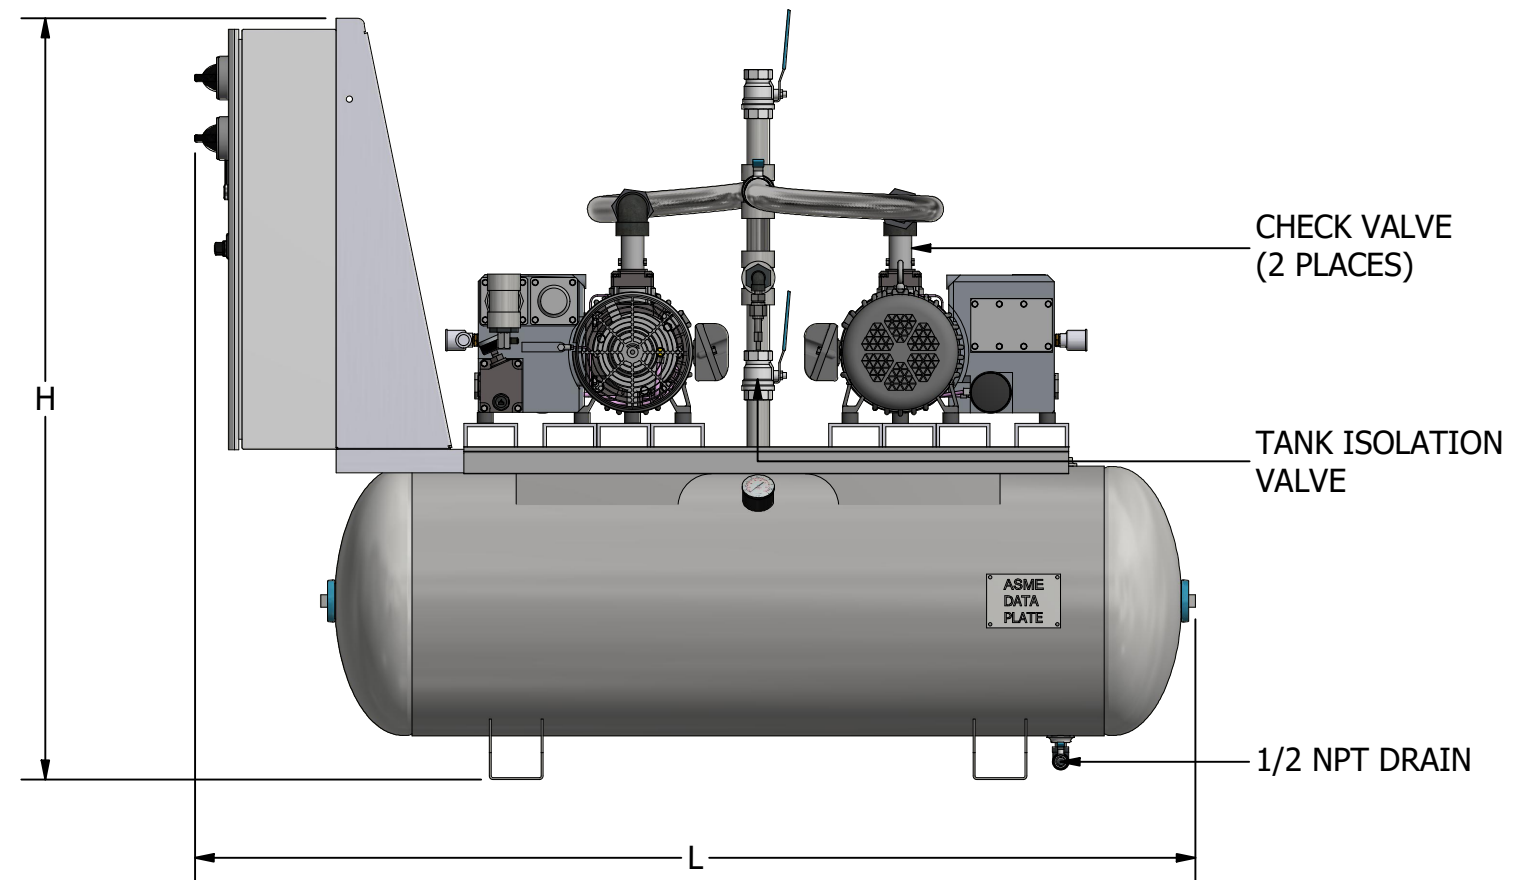

ROTARY VANE - LUBRICATED DUPLEX TANK MOUNTED VACUUM SYSTEM (1.0 HP - 10.0 HP)

DIMENSIONS SUBJECT TO CHANGE WITHOUT NOTICE

MODEL	HP (kW)	A INLET NPT	B OUTLET NPT	TANK SIZE GALLON (LITRE)	PUMP SCFM @ 19" HG (LPM)		NFPA SYSTEM CAPACITIES WITH ONE COMPRESSOR ON STANDBY @ 19" HG (LPM)		WEIGHT IN LBS (KG)	SQ. FT. REQUIRED (M ²)	SYSTEM FLA (WITH ALL PUMPS RUNNING)				SYSTEM BTU/HR	SOUND LEVEL dB (A)	W (M)	L (M)	H (M)
					50 Hz Motor	60 Hz Motor	50 Hz Motor	60 Hz Motor			208V	230V	380V**	460V					
V-RVL-D-080P-TH-N-010*	1 (0.75)	0.75	0.75	80 (303)	4.0 (113)	4.8 (136)	4.0 (113)	4.8 (136)	551 (250)	14.1 (1.32)	11	11	6	6	2,544	66	27 (0.69)	75 (1.91)	60 (1.52)
V-RVL-D-080P-TH-N-015*	1.5 (1.12)	1.25	1.25	80 (303)	5.8 (164)	7.0 (198)	5.8 (164)	7.0 (198)	725 (329)	18.2 (1.69)	13	13	7	6	3,817	63	38 (0.97)	75 (1.91)	60 (1.52)
V-RVL-D-080P-TH-N-020*	2 (1.49)	1.25	1.25	80 (303)	9.2 (261)	11.0 (311)	9.2 (261)	11.0 (311)	753 (342)	18.2 (1.69)	15	15	8	7	5,089	66	38 (0.97)	75 (1.91)	60 (1.52)
V-RVL-D-080P-TH-N-030	3 (2.24)	1.25	1.25	80 (303)	14.2 (402)	17.0 (481)	14.2 (402)	17.0 (481)	907 (411)	20.8 (1.93)	21	20	11	11	7,633	66	40 (1.02)	78 (1.98)	60 (1.52)
V-RVL-D-120P-TH-N-050*	5 (3.73)	1.25	1.25	120 (454)	21.7 (614)	26.0 (736)	21.7 (614)	26.0 (736)	1078 (489)	23.9 (2.22)	32	30	16	15	12,722	68	44 (1.12)	80 (2.03)	64 (1.63)
V-RVL-D-120P-TH-N-052*	5 (3.73)	2.0	2.0	120 (454)	30.8 (872)	37.0 (1048)	30.8 (872)	37.0 (1048)	1117 (507)	33.3 (3.09)	33	30	18	15	12,722	72	68 (1.73)	84 (2.13)	68 (1.73)
V-RVL-D-120P-TH-N-075*	7.5 (5.59)	2.0	2.0	120 (454)	43.3 (1226)	52.0 (1472)	43.3 (1226)	52.0 (1472)	1502 (681)	33.3 (3.09)	48	47	25	24	19,083	74	63 (1.60)	84 (2.13)	68 (1.73)
V-RVL-D-120P-TH-N-100*	10 (7.46)	2.0	2.0	120 (454)	54.2 (1535)	65.0 (1841)	54.2 (1535)	65.0 (1841)	1602 (727)	37.1 (3.45)	58	56	29	28	25,444	74	63 (1.60)	85 (2.16)	68 (1.73)
V-RVL-D-120P-TH-N-101*	10 (7.46)	2.0	2.0	120 (454)	64.2 (1818)	77.0 (2180)	64.2 (1818)	77.0 (2180)	1782 (808)	37.1 (3.45)	58	56	29	28	25,444	76	65 (1.65)	86 (2.18)	68 (1.73)