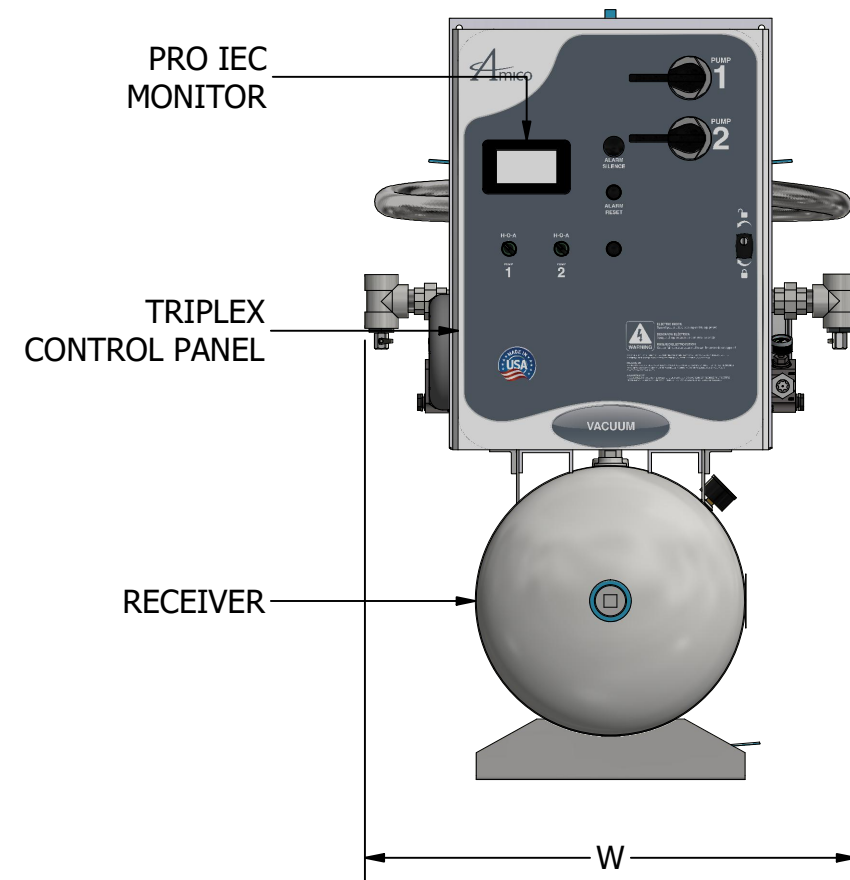

ROTARY VANE - LUBRICATED DUPLEX TANK MOUNTED VACUUM SYSTEM (1.0 HP - 10.0 HP)

DIMENSIONS SUBJECT TO CHANGE WITHOUT NOTICE

MODEL	HP (kW)	A INLET NPT	B OUTLET NPT	TANK SIZE GALLON (LITRE)	PUMP SCFM @ 19" HG (LPM)		NFPA SYSTEM CAPACITIES WITH ONE COMPRESSOR ON STANDBY @ 19" HG (LPM)		WEIGHT IN LBS (KG)	SQ. FT. REQUIRED (M ²)	SYSTEM FLA (WITH ALL PUMPS RUNNING)				SYSTEM BTU/HR	SOUND LEVEL dB (A)	W (M)	L (M)	H (M)
					50 Hz Motor	60 Hz Motor	50 Hz Motor	60 Hz Motor			208V	230V	380V**	460V					
V-RVL-D-080P-TH-N-010*	1 (0.75)	0.75	0.75	80 (303)	4.0 (113)	4.8 (136)	4.0 (113)	4.8 (136)	551 (250)	14.1 (1.32)	11	11	6	6	2,544	66	27 (0.69)	75 (1.91)	60 (1.52)
V-RVL-D-080P-TH-N-015*	1.5 (1.12)	1.25	1.25	80 (303)	5.8 (164)	7.0 (198)	5.8 (164)	7.0 (198)	725 (329)	18.2 (1.69)	13	13	7	6	3,817	63	38 (0.97)	75 (1.91)	60 (1.52)
V-RVL-D-080P-TH-N-020*	2 (1.49)	1.25	1.25	80 (303)	9.2 (261)	11.0 (311)	9.2 (261)	11.0 (311)	753 (342)	18.2 (1.69)	15	15	8	7	5,089	66	38 (0.97)	75 (1.91)	60 (1.52)
V-RVL-D-080P-TH-N-030	3 (2.24)	1.25	1.25	80 (303)	14.2 (402)	17.0 (481)	14.2 (402)	17.0 (481)	907 (411)	20.8 (1.93)	21	20	11	11	7,633	66	40 (1.02)	78 (1.98)	60 (1.52)
V-RVL-D-120P-TH-N-050*	5 (3.73)	1.25	1.25	120 (454)	21.7 (614)	26.0 (736)	21.7 (614)	26.0 (736)	1078 (489)	23.9 (2.22)	32	30	16	15	12,722	68	44 (1.12)	80 (2.03)	64 (1.63)
V-RVL-D-120P-TH-N-052*	5 (3.73)	2.0	2.0	120 (454)	30.8 (872)	37.0 (1048)	30.8 (872)	37.0 (1048)	1117 (507)	33.3 (3.09)	33	30	18	15	12,722	72	68 (1.73)	84 (2.13)	68 (1.73)
V-RVL-D-120P-TH-N-075*	7.5 (5.59)	2.0	2.0	120 (454)	43.3 (1226)	52.0 (1472)	43.3 (1226)	52.0 (1472)	1502 (681)	33.3 (3.09)	48	47	25	24	19,083	74	63 (1.60)	84 (2.13)	68 (1.73)
V-RVL-D-120P-TH-N-100*	10 (7.46)	2.0	2.0	120 (454)	54.2 (1535)	65.0 (1841)	54.2 (1535)	65.0 (1841)	1602 (727)	37.1 (3.45)	58	56	29	28	25,444	74	63 (1.60)	85 (2.16)	68 (1.73)
V-RVL-D-120P-TH-N-101*	10 (7.46)	2.0	2.0	120 (454)	64.2 (1818)	77.0 (2180)	64.2 (1818)	77.0 (2180)	1782 (808)	37.1 (3.45)	58	56	29	28	25,444	76	65 (1.65)	86 (2.18)	68 (1.73)