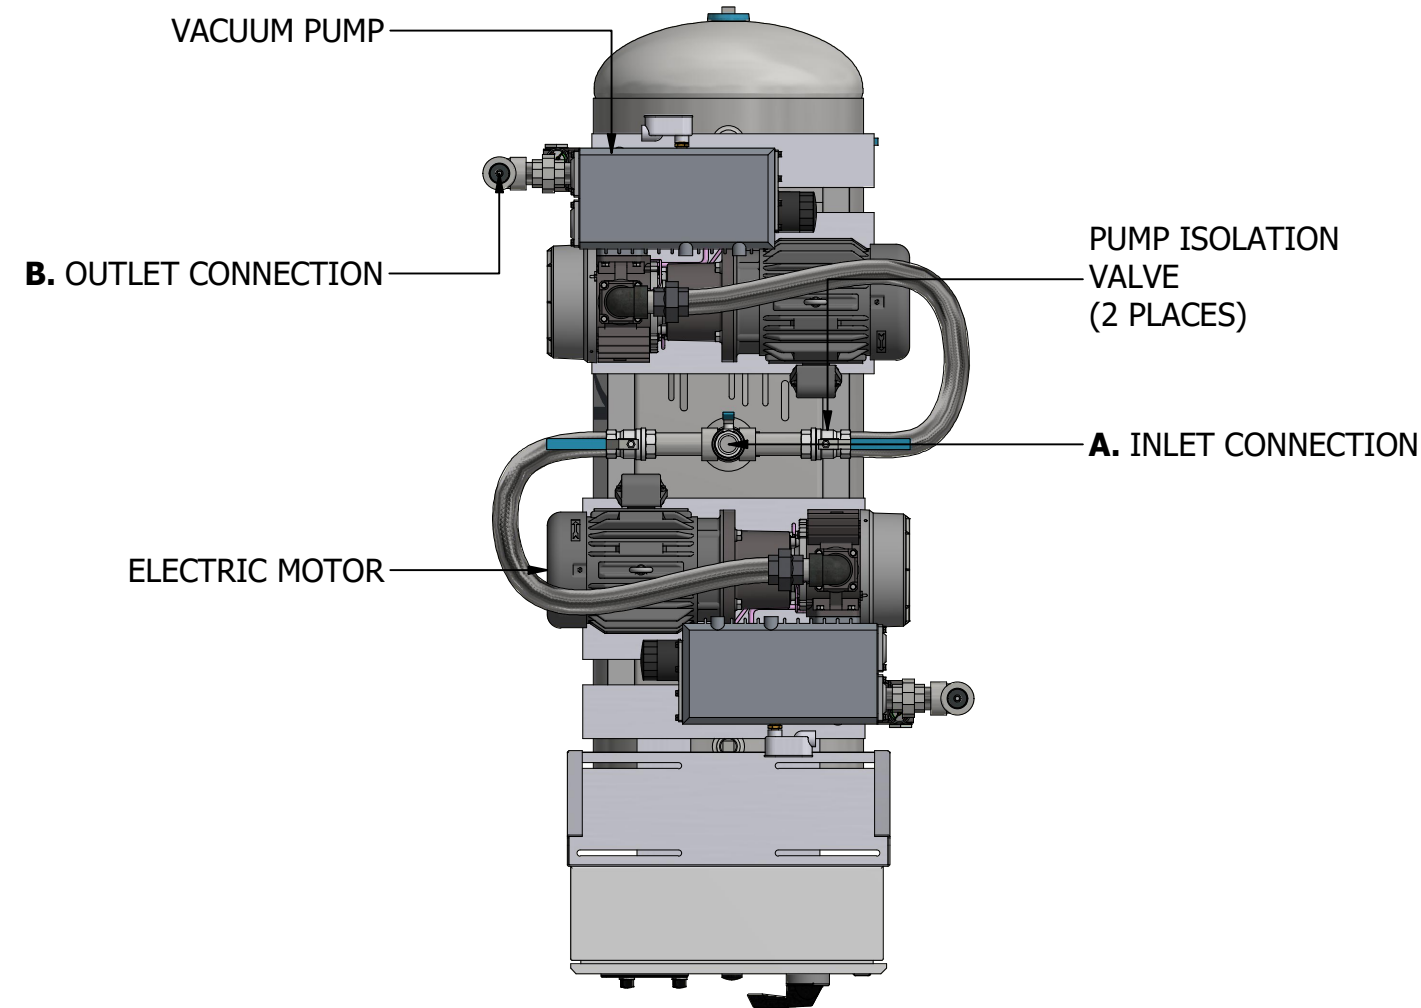

ROTARY VANE - LUBRICATED DUPLEX TANK MOUNTED VACUUM SYSTEM (1.0 HP - 10.0 HP)

DIMENSIONS SUBJECT TO CHANGE WITHOUT NOTICE

MODEL	HP (kW)	A INLET NPT	B OUTLET NPT	TANK SIZE GALLON (LITRE)	PUMP SCFM @ 19" HG (LPM)		NFPA SYSTEM CAPACITIES WITH ONE COMPRESSOR ON STANDBY @ 19" HG (LPM)		WEIGHT IN LBS (KG)	SQ. FT. REQUIRED (M ²)	SYSTEM FLA (WITH ALL PUMPS RUNNING)				SYSTEM BTU/HR	SOUND LEVEL dB (A)	W (M)	L (M)	H (M)
					50 Hz Motor	60 Hz Motor	50 Hz Motor	60 Hz Motor			208V	230V	380V**	460V					
V-RVL-D-080P-TH-N-010*	1 (0.75)	0.75	0.75	80 (303)	4.0 (113)	4.8 (136)	4.0 (113)	4.8 (136)	551 (250)	14.1 (1.32)	11	11	6	6	2,544	66	27 (0.69)	75 (1.91)	60 (1.52)
V-RVL-D-080P-TH-N-015*	1.5 (1.12)	1.25	1.25	80 (303)	5.8 (164)	7.0 (198)	5.8 (164)	7.0 (198)	725 (329)	18.2 (1.69)	13	13	7	6	3,817	63	38 (0.97)	75 (1.91)	60 (1.52)
V-RVL-D-080P-TH-N-020*	2 (1.49)	1.25	1.25	80 (303)	9.2 (261)	11.0 (311)	9.2 (261)	11.0 (311)	753 (342)	18.2 (1.69)	15	15	8	7	5,089	66	38 (0.97)	75 (1.91)	60 (1.52)
V-RVL-D-080P-TH-N-030	3 (2.24)	1.25	1.25	80 (303)	14.2 (402)	17.0 (481)	14.2 (402)	17.0 (481)	907 (411)	20.8 (1.93)	21	20	11	11	7,633	66	40 (1.02)	78 (1.98)	60 (1.52)
V-RVL-D-120P-TH-N-050*	5 (3.73)	1.25	1.25	120 (454)	21.7 (614)	26.0 (736)	21.7 (614)	26.0 (736)	1078 (489)	23.9 (2.22)	32	30	16	15	12,722	68	44 (1.12)	80 (2.03)	64 (1.63)
V-RVL-D-120P-TH-N-052*	5 (3.73)	2.0	2.0	120 (454)	30.8 (872)	37.0 (1048)	30.8 (872)	37.0 (1048)	1117 (507)	33.3 (3.09)	33	30	18	15	12,722	72	68 (1.73)	84 (2.13)	68 (1.73)
V-RVL-D-120P-TH-N-075*	7.5 (5.59)	2.0	2.0	120 (454)	43.3 (1226)	52.0 (1472)	43.3 (1226)	52.0 (1472)	1502 (681)	33.3 (3.09)	48	47	25	24	19,083	74	63 (1.60)	84 (2.13)	68 (1.73)
V-RVL-D-120P-TH-N-100*	10 (7.46)	2.0	2.0	120 (454)	54.2 (1535)	65.0 (1841)	54.2 (1535)	65.0 (1841)	1602 (727)	37.1 (3.45)	58	56	29	28	25,444	74	63 (1.60)	85 (2.16)	68 (1.73)
V-RVL-D-120P-TH-N-101*	10 (7.46)	2.0	2.0	120 (454)	64.2 (1818)	77.0 (2180)	64.2 (1818)	77.0 (2180)	1782 (808)	37.1 (3.45)	58	56	29	28	25,444	76	65 (1.65)	86 (2.18)	68 (1.73)